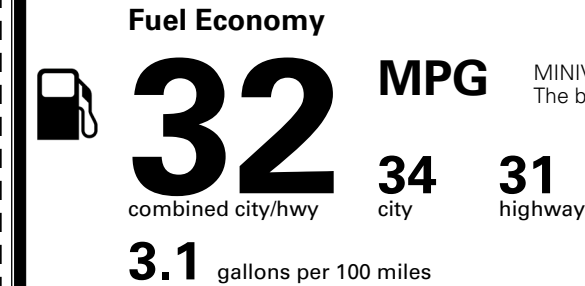

EPA DOT Fuel Economy and Environment

Gasoline Vehicle

MINIVANS range from 20 to 83 MPG. The best vehicle rates 146 MPGe.

You save $750
in fuel costs over 5 years compared to the average new vehicle.

Annual fuel cost
$1,550

Fuel Economy & Greenhouse Gas Rating (tailpipe only) Smog Rating (tailpipe only)