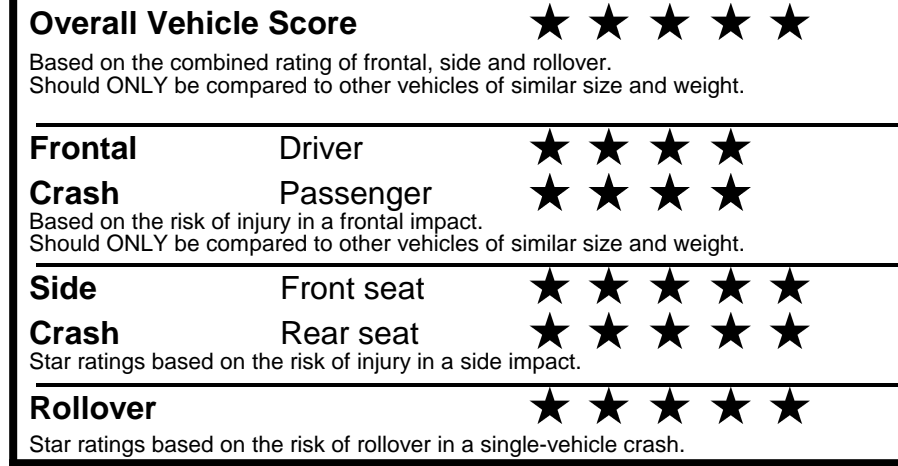

## GOVERNMENT 5-STAR SAFETY RATINGS

Star ratings range from 1 to 5 stars (★★★★★) with 5 being the highest.  
 Source: National Highway Traffic Safety Administration (NHTSA).  
[www.safercar.gov](http://www.safercar.gov) or 1-888-327-4236