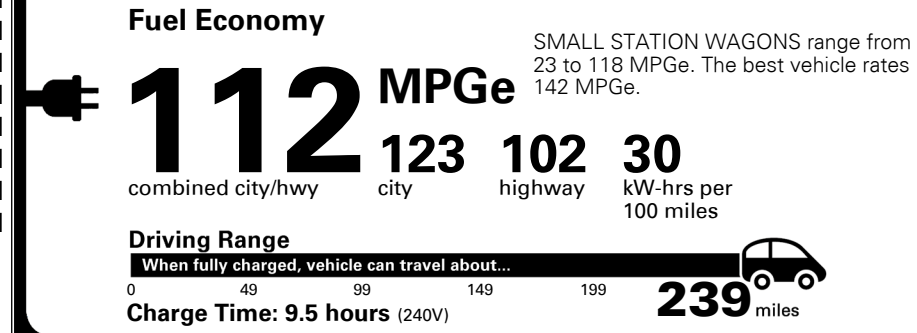

## EPA DOT Fuel Economy and Environment

**Electric Vehicle**

**You save \$3,500**  
 in fuel costs over 5 years compared to the average new vehicle.

**Annual fuel cost \$600**

Actual results will vary for many reasons, including driving conditions and how you drive and maintain your vehicle. The average new vehicle gets 27 MPG and costs \$7,500 to fuel over 5 years. Cost estimates are based on 15,000 miles per year at \$0.13 per kW-hr. MPGe is miles per gasoline gallon equivalent. Vehicle emissions are a significant cause of global warming and smog.