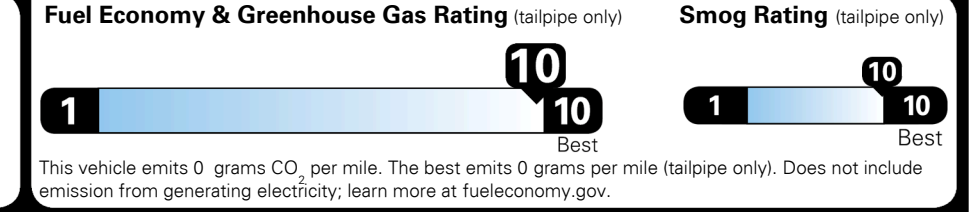

## EPA DOT Fuel Economy and Environment

**Electric Vehicle**

**You save \$3,500**  
 in fuel costs over 5 years compared to the average new vehicle.

**Annual fuel cost \$600**

Actual results will vary for many reasons, including driving conditions and how you drive and maintain your vehicle. The average new vehicle gets 27 MPG and costs \$7,500 to fuel over 5 years. Cost estimates are based on 15,000 miles per year at \$0.13 per kW-hr. MPGe is miles per gasoline gallon equivalent. Vehicle emissions are a significant cause of global warming and smog.