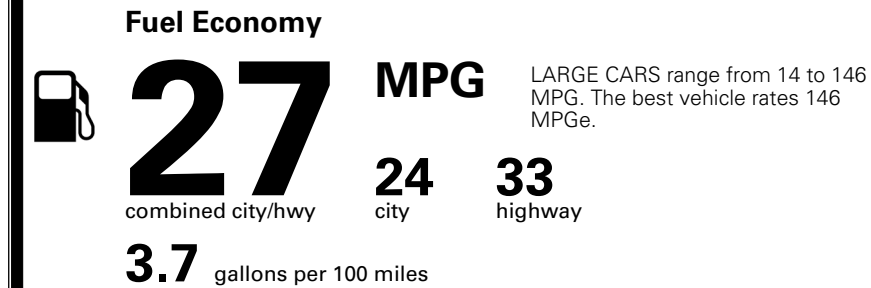

TOTAL MANUFACTURER'S SUGGESTED RETAIL PRICE ▶

\$ 34,085.00

TOTAL ADDITIONAL WEIGHT: 8.7

EPA DOT Fuel Economy and Environment

Gasoline Vehicle

You spend **\$750** more in fuel costs over 5 years compared to the average new vehicle.