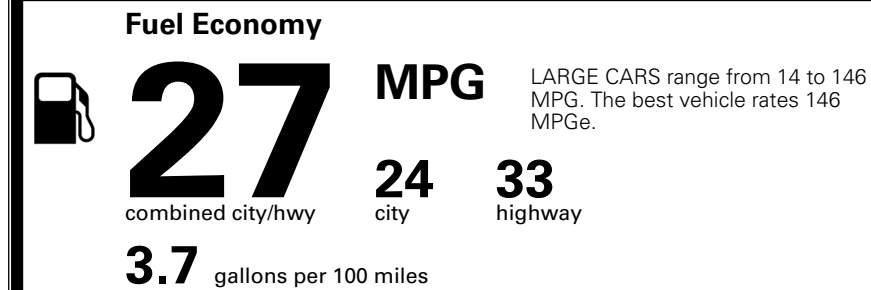

MANUFACTURER'S SUGGESTED RETAIL PRICE ▶

$ 30,090.00

COMPARE GT-LINE AWD FEATURES

Added to/in place of standard GT-Line FWD features
- All-Wheel Drive
- Heated Steering Wheel

Included
Included
Included

ADDITIONAL INSTALLED EQUIPMENT: (In addition to or in place of standard features)

Wolf Gray Paint
GT-Line Red Interior Color Package
GT-Line Premium Package
- Panoramic Sunroof w/ Power Sunshade
- LED Interior Lighting
- Bose Premium Audio w/Active Sound Design
- 18" Black Finished Alloy Wheels, Unique Design
Carpeted Floor Mats
Auto-Dimming Mirror w/ HomeLink™

$495.00
$295.00
$2,200.00

$200.00
$350.00

MSRP INCLUDING OPTIONS

$ 33,630.00

INLAND FREIGHT AND HANDLING

$ 1,245.00

TOTAL MANUFACTURER'S SUGGESTED RETAIL PRICE ▶

$ 34,875.00

TOTAL ADDITIONAL WEIGHT: 8.7

*Additional terms and conditions apply.

**Kia Connect may be currently unavailable for some Model Year 2022 and newer vehicles sold or purchased in Massachusetts; please see owners.kia.com for more information.

NOTE: When you purchase this vehicle, Kia America, Inc. collects personal information you provide to the dealership. For information on our collection and use of personal information and your rights, please see our Privacy Policy on www.kia.com.

EPA DOT Fuel Economy and Environment

Gasoline Vehicle

You spend $750 more in fuel costs over 5 years compared to the average new vehicle.

Annual fuel cost **$1,850**