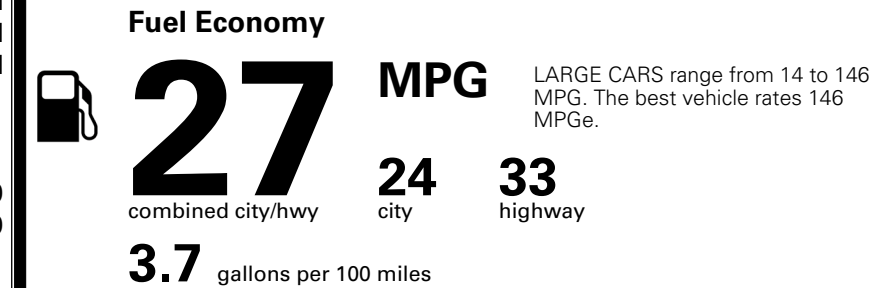

\$495.00
 \$2,200.00

\$200.00
 \$350.00

MSRP INCLUDING OPTIONS

\$ 33,335.00

INLAND FREIGHT AND HANDLING

\$ 1,245.00

TOTAL MANUFACTURER'S SUGGESTED RETAIL PRICE ▶

\$ 34,580.00

TOTAL ADDITIONAL WEIGHT: 8.7

EPA DOT Fuel Economy and Environment

Gasoline Vehicle

You spend \$750 more in fuel costs over 5 years compared to the average new vehicle.

Annual fuel cost \$1,850

Fuel Economy & Greenhouse Gas Rating (tailpipe only) Smog Rating (tailpipe only)