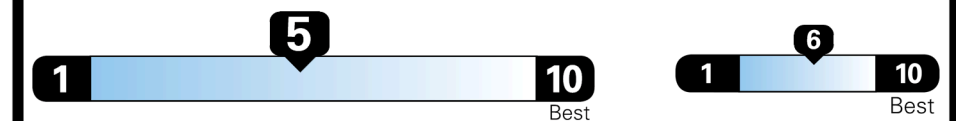

Fuel Economy & Greenhouse Gas Rating (tailpipe only) Smog Rating (tailpipe only)

This vehicle emits 329 grams CO₂ per mile. The best emits 0 grams per mile (tailpipe only). Producing and distributing fuel also create emissions; learn more at fueleconomy.gov.

Actual results will vary for many reasons, including driving conditions and how you drive and maintain your vehicle. The average new vehicle gets 29 MPG and costs $8,500 to fuel over 5 years. Cost estimates are based on 15,000 miles per year at $ 3.30 per gallon. MPGe is miles per gasoline gallon equivalent. Vehicle emissions are a significant cause of climate change and smog.

fueleconomy.gov

Calculate personalized estimates and compare vehicles