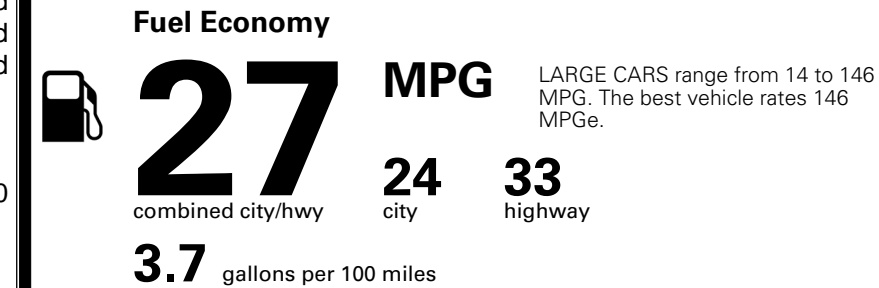

\$2,200.00

\$200.00

\$350.00

MSRP INCLUDING OPTIONS

\$ 32,840.00

INLAND FREIGHT AND HANDLING

\$ 1,245.00

TOTAL MANUFACTURER'S SUGGESTED RETAIL PRICE ▶

\$ 34,085.00

TOTAL ADDITIONAL WEIGHT: 8.7

EPA DOT Fuel Economy and Environment

Gasoline Vehicle

You spend
\$750
 more in fuel costs
 over 5 years
 compared to the
 average new vehicle.

Annual fuel cost
\$1,850