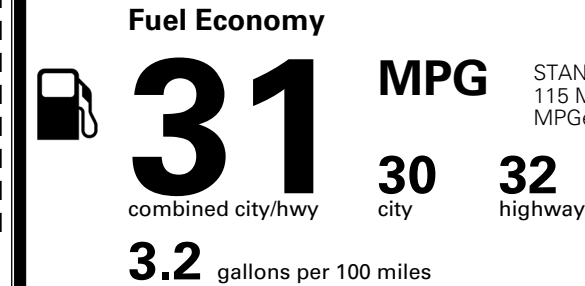

INLAND FREIGHT AND HANDLING

\$ 1,545.00

TOTAL MANUFACTURER'S SUGGESTED RETAIL PRICE ▶

\$ 56,285.00

TOTAL ADDITIONAL WEIGHT: 7.3

*Additional terms and conditions apply.

**Kia Connect may be currently unavailable for some Model Year 2022 and newer vehicles sold or purchased in Massachusetts; please see owners.kia.com for more information.

EPA DOT Fuel Economy and Environment

Gasoline Vehicle

STANDARD SUVS range from 13 to 115 MPG. The best vehicle rates 146 MPGe.

You save \$500
 in fuel costs over 5 years compared to the average new vehicle.