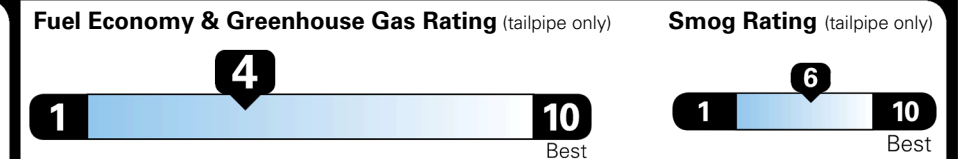

This vehicle emits 429 grams CO₂ per mile. The best emits 0 grams per mile (tailpipe only). Producing and distributing fuel also create emissions; learn more at fueleconomy.gov.

Actual results will vary for many reasons, including driving conditions and how you drive and maintain your vehicle. The average new vehicle gets 29 MPG and costs $8,500 to fuel over 5 years. Cost estimates are based on 15,000 miles per year at $ 3.30 per gallon. MPGe is miles per gasoline gallon equivalent. Vehicle emissions are a significant cause of climate change and smog.

fueleconomy.gov

Calculate personalized estimates and compare vehicles

GOVERNMENT 5-STAR SAFETY RATINGS

Overall Vehicle Score Not Rated

Based on the combined rating of frontal, side and rollover.
Should ONLY be compared to other vehicles of similar size and weight.

Frontal Driver Not Rated

Crash Passenger Not Rated

Based on the risk of injury in a frontal impact.
Should ONLY be compared to other vehicles of similar size and weight.

Side Front seat Not Rated

Crash Rear seat Not Rated

Star ratings based on the risk of injury in a side impact.

Rollover Not Rated

Star ratings based on the risk of rollover in a single-vehicle crash.

Star ratings range from 1 to 5 stars (★★★★★) with 5 being the highest.

Source: National Highway Traffic Safety Administration (NHTSA).

www.safercar.gov or 1-888-327-4236

Manufacturer's suggested retail price includes Manufacturer's recommended pre-delivery service. License and title fees, state and local taxes and other dealer installed options and accessories are not included in the manufacturer's suggested retail price.

PARTS CONTENT INFORMATION

FOR VEHICLES IN THIS CAR LINE U.S./CANADIAN PARTS CONTENT: 50 %

MAJOR SOURCES OF FOREIGN PARTS: KOREA: 35%

NOTE: PARTS CONTENT DOES NOT INCLUDE FINAL ASSEMBLY, DISTRIBUTION, OR OTHER NON-PARTS COSTS.

FOR THIS VEHICLE FINAL ASSEMBLY POINT: WEST POINT, GA, USA

COUNTRY OF ORIGIN

ENGINE (MOTOR): KOREA

TRANSMISSION: USA