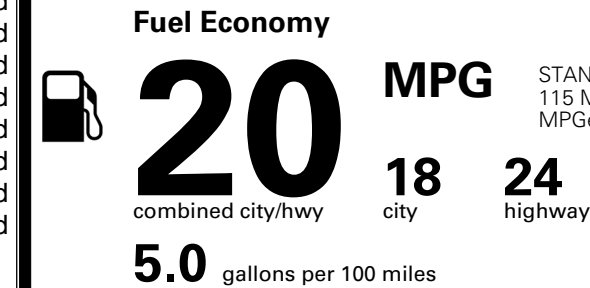

\$495.00
 \$250.00
 \$390.00

MSRP INCLUDING OPTIONS

\$ 48,425.00

INLAND FREIGHT AND HANDLING

\$ 1,545.00

TOTAL MANUFACTURER'S SUGGESTED RETAIL PRICE ▶

\$ 49,970.00

TOTAL ADDITIONAL WEIGHT: 8.4

EPA DOT Fuel Economy and Environment

Gasoline Vehicle

STANDARD SUVs range from 12 to 115 MPG. The best vehicle rates 146 MPGe.

You spend
\$4,000
 more in fuel costs
 over 5 years
 compared to the
 average new vehicle.