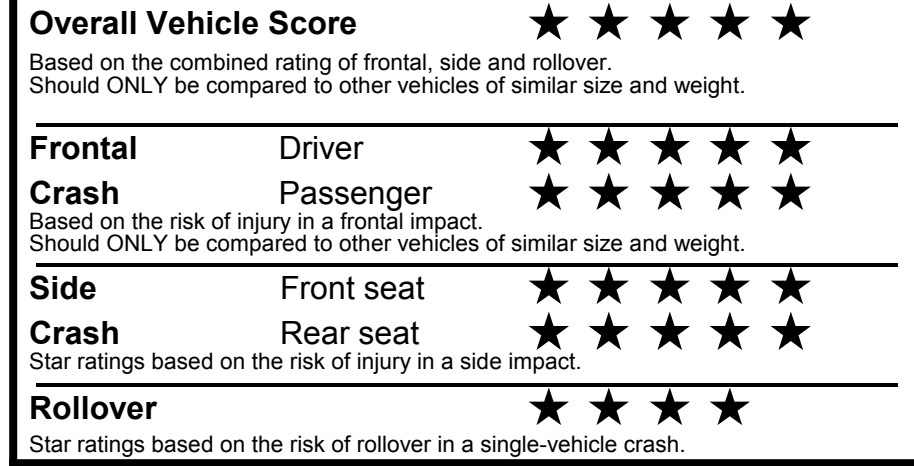

fueleconomy.gov
 Calculate personalized estimates and compare vehicles

GOVERNMENT 5-STAR SAFETY RATINGS

PARTS CONTENT INFORMATION

FOR VEHICLES IN THIS CAR LINE U.S./CANADIAN PARTS CONTENT: 55 %

MAJOR SOURCES OF FOREIGN PARTS: KOREA: 30%