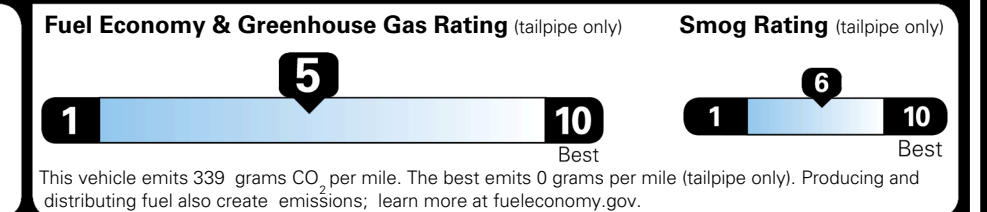

Gasoline Vehicle

You spend $1,000 more in fuel costs over 5 years compared to the average new vehicle.

Annual fuel cost $1,900

Actual results will vary for many reasons, including driving conditions and how you drive and maintain your vehicle. The average new vehicle gets 29 MPG and costs $8,500 to fuel over 5 years. Cost estimates are based on 15,000 miles per year at $ 3.30 per gallon. MPGe is miles per gasoline gallon equivalent. Vehicle emissions are a significant cause of climate change and smog.

fueleconomy.gov
Calculate personalized estimates and compare vehicles