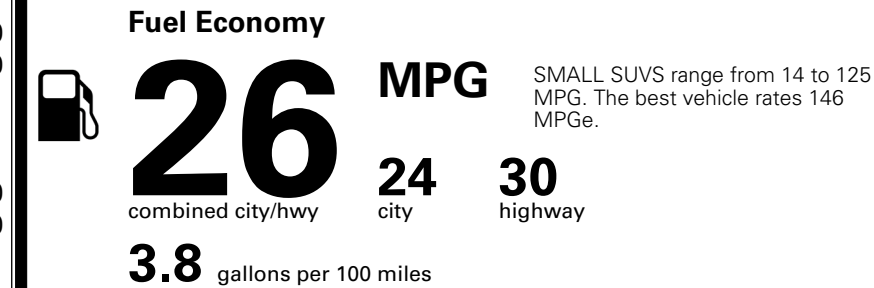

WARRANTY
 10 Year/100,000 Mile Limited Powertrain Warranty
 5 Year/60,000 Mile Limited Basic Warranty
 5 Year/60,000 Mile Roadside Assistance

MANUFACTURER'S SUGGESTED RETAIL PRICE ▶

ADDITIONAL INSTALLED EQUIPMENT:
 (In addition to or in place of standard features)
 Wolf Gray Paint \$495.00
 X-Line Premium Package \$1,500.00
 - Panoramic Sunroof w/ Power Sunshade
 - Smart Power Liftgate
 - LED Interior Lighting
 Carpeted Floor Mats \$200.00
 Auto-Dimming Mirror w/ HomeLink™ \$375.00

MSRP INCLUDING OPTIONS \$ 35,660.00
 INLAND FREIGHT AND HANDLING \$ 1,495.00

TOTAL MANUFACTURER'S SUGGESTED RETAIL PRICE ▶ \$ 37,155.00

EPA DOT Fuel Economy and Environment

Gasoline Vehicle

You spend \$1,000 more in fuel costs over 5 years compared to the average new vehicle.