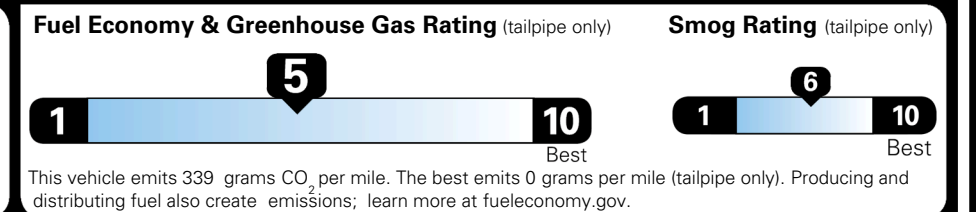

TOTAL ADDITIONAL WEIGHT: 7.8

EPA DOT Fuel Economy and Environment

Gasoline Vehicle

You spend **\$1,000** more in fuel costs over 5 years compared to the average new vehicle.

Annual fuel cost **\$1,900**

Actual results will vary for many reasons, including driving conditions and how you drive and maintain your vehicle. The average new vehicle gets 29 MPG and costs \$8,500 to fuel over 5 years. Cost estimates are based on 15,000 miles per year at \$ 3.30 per gallon. MPGe is miles per gasoline gallon equivalent. Vehicle emissions are a significant cause of climate change and smog.