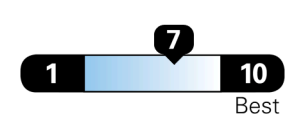

Actual results will vary for many reasons, including driving conditions and how you drive and maintain your vehicle. The average new vehicle gets 28 MPG and costs $8,000 to fuel over 5 years. Cost estimates are based on 15,000 miles per year at $ 2.95 per gallon. MPGe is miles per gasoline gallon equivalent. Vehicle emissions are a significant cause of climate change and smog.

fueleconomy.gov

Calculate personalized estimates and compare vehicles